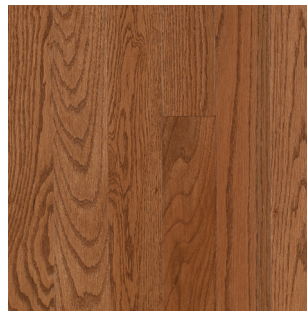

ROCKFORD OAK

HARDWOOD

Mohawk is pleased to announce the expansion of the Rockford hardwood line. The collection offers a wide selection of both classic and fashion-forward stains, including the introduction of popular gray and blonde tones. The water-based stains in a low gloss help minimize the appearance of scratches and give new life to this successful assortment.

ROCKFORD OAK

RED OAK NATURAL

3" WEC81-10
5" WEC82-10

OAK CHOCOLATE

3" WEC81-11
5" WEC82-11

OAK SHALE

3" WEC81-97
5" WEC82-97

OAK SADDLE

3" WEC81-40
5" WEC82-40

OAK CHERRY

3" WEC81-42
5" WEC82-42

OAK BUTTERSCOTCH

3" WEC81-22
5" WEC82-22

OAK GUNSTOCK

3" WEC81-50
5" WEC82-50

COLOR NAME	FLUSH STAIR NOSE	OVERLAP STAIR NOSE	REDUCER	BABY-THRESHOLD	T-MOLD	QUARTER ROUND
RED OAK NATURAL	HFSTC-05012	N/A	HREDC-05012	HENDD-05012	HTMDA-05012	HORTA-05012
OAK CHOCOLATE	HFSTC-05209	N/A	HREDC-05209	HENDD-05209	HTMDA-05209	HORTA-05209
OAK SHALE	HFSTC-05350	N/A	HREDC-05350	HENDD-05350	HTMDA-05350	HORTA-05350
OAK SADDLE	HFSTC-05089	N/A	HREDC-05089	HENDD-05089	HTMDA-05089	HORTA-05089
OAK CHERRY	HFSTC-05100	N/A	HREDC-05100	HENDD-05100	HTMDA-05100	HORTA-05100
OAK BUTTERSCOTCH	HFSTC-05072	N/A	HREDC-05072	HENDD-05072	HTMDA-05072	HORTA-05072
OAK GUNSTOCK	HFSTC-05166	N/A	HREDC-05166	HENDD-05166	HTMDA-05166	HORTA-05166