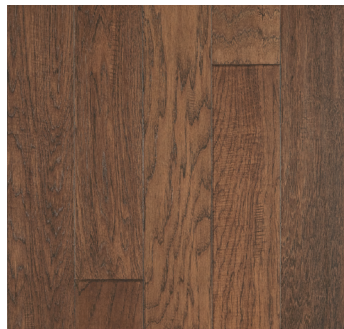

PERFORMANCE HARDWOOD

INDIAN PEAK HICKORY | WEK01

Construction	Engineered Wood
Species	Hickory
Plank Size	5" x Random lengths up to 48"
Thickness	3/8"
Veneer Cut	Rotary
Veneer Thickness	1.2 mm
Edges/End	Pillowed/Rolled
Finish	Aluminum Oxide
Shade Variation	High
Photosensitivity	Low
Hardness	High
Installation Method	Staple, Glue, Float
Subfloor	Wood/Concrete
Sq Ft per Carton	29.53
Warranty	25-Year Limited Finish Warranty, 5-Year Limited Light Commercial Warranty

COLOR SHOWN: GREYSTONE HICKORY

TRULY NATURAL VISUALS

DIMENSIONAL STABILITY

LONG LASTING FINISHES

GREYSTONE HICKORY
WEK01-76

DUSTY PATH HICKORY
WEK01-52

HARVEST HICKORY
WEK01-65

MOONSHINE HICKORY
WEK01-54

COFFEE HICKORY
WEK01-94

MOCHA HICKORY
WEK01-95

ESPRESSO HICKORY
WEK01-96

SALOON HICKORY
WEK01-53

WAGON HICKORY
WEK01-55

WOODWIND HICKORY
WEK01-51

PERFORMANCE
 ACCESSORIES 

INVENTORY STYLE NAME	COLOR NAME	T-MOLDING	BABY THRESHOLD	FLUSH STAIRNOSE	HARD SURFACE REDUCER	QUARTER ROUND
32653-76	Greystone Hickory	HTMDA-05819	HENDD-05819	HFSTC-05819	HREDC-05819	HQRTA-05819
32653-52	Dusty Path Hickory	HTMDA-05822	HENDD-05822	HFSTC-05822	HREDC-05822	HQRTA-05822
32653-65	Harvest Hickory	HTMDA-05820	HENDD-05820	HFSTC-05820	HREDC-05820	HQRTA-05820
32653-54	Moonshine Hickory	HTMDA-05823	HENDD-05823	HFSTC-05823	HREDC-05823	HQRTA-05823
32653-94	Coffee Hickory	HTMDA-05817	HENDD-05817	HFSTC-05817	HREDC-05817	HQRTA-05817
32653-95	Mocha Hickory	HTMDA-05821	HENDD-05821	HFSTC-05821	HREDC-05821	HQRTA-05821
32653-96	Espresso Hickory	HTMDA-05818	HENDD-05818	HFSTC-05818	HREDC-05818	HQRTA-05818
32653-53	Saloon Hickory	HTMDA-05824	HENDD-05824	HFSTC-05824	HREDC-05824	HQRTA-05824
32653-55	Wagon Hickory	HTMDA-05825	HENDD-05825	HFSTC-05825	HREDC-05825	HQRTA-05825
32653-51	Woodwind Hickory	HTMDA-05826	HENDD-05826	HFSTC-05826	HREDC-05826	HQRTA-05826