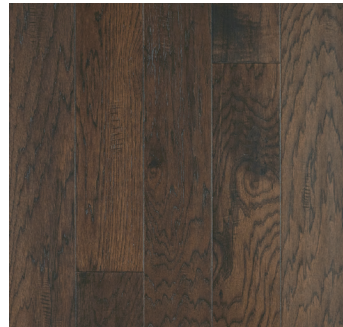

PERFORMANCE HARDWOOD

INDIAN LAKES HICKORY | MEK01

Construction	Engineered Wood
Species	Hickory
Plank Size	5" x Random lengths up to 48"
Thickness	3/8"
Veneer Cut	Rotary
Veneer Thickness	1.2 mm
Edges/End	Pillowed/Rolled
Finish	Aluminum Oxide
Shade Variation	High
Photosensitivity	Low
Hardness	High
Installation Method	Staple, Glue, Float
Subfloor	Wood/Concrete
Sq Ft per Carton	29.53
Warranty	25-Year Limited Finish Warranty, 5-Year Limited Light Commercial Warranty

COLOR SHOWN: GREYSTONE HICKORY

TRULY NATURAL VISUALS

DIMENSIONAL STABILITY

LONG LASTING FINISHES

GREYSTONE HICKORY
MEK01-76

DUSTY PATH HICKORY
MEK01-52

HARVEST HICKORY
MEK01-65

MOONSHINE HICKORY
MEK01-54

COFFEE HICKORY
MEK01-94

MOCHA HICKORY
MEK01-95

ESPRESSO HICKORY
MEK01-96

SALOON HICKORY
MEK01-53

WAGON HICKORY
MEK01-55

WOODWIND HICKORY
MEK01-51

PERFORMANCE
 ACCESSORIES 

INVENTORY STYLE NAME	COLOR NAME	T-MOLDING	BABY THRESHOLD	FLUSH STAIRNOSE	HARD SURFACE REDUCER	QUARTER ROUND
32653-76	Greystone Hickory	HTMDA-05819	HENDD-05819	HFSTC-05819	HREDC-05819	HQRTA-05819
32653-52	Dusty Path Hickory	HTMDA-05822	HENDD-05822	HFSTC-05822	HREDC-05822	HQRTA-05822
32653-65	Harvest Hickory	HTMDA-05820	HENDD-05820	HFSTC-05820	HREDC-05820	HQRTA-05820
32653-54	Moonshine Hickory	HTMDA-05823	HENDD-05823	HFSTC-05823	HREDC-05823	HQRTA-05823
32653-94	Coffee Hickory	HTMDA-05817	HENDD-05817	HFSTC-05817	HREDC-05817	HQRTA-05817
32653-95	Mocha Hickory	HTMDA-05821	HENDD-05821	HFSTC-05821	HREDC-05821	HQRTA-05821
32653-96	Espresso Hickory	HTMDA-05818	HENDD-05818	HFSTC-05818	HREDC-05818	HQRTA-05818
32653-53	Saloon Hickory	HTMDA-05824	HENDD-05824	HFSTC-05824	HREDC-05824	HQRTA-05824
32653-55	Wagon Hickory	HTMDA-05825	HENDD-05825	HFSTC-05825	HREDC-05825	HQRTA-05825
32653-51	Woodwind Hickory	HTMDA-05826	HENDD-05826	HFSTC-05826	HREDC-05826	HQRTA-05826