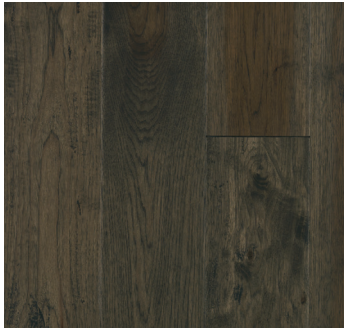

BEAUTIFUL PERFORMANCE HARDWOOD

HOMESTEAD RETREAT | WED09

Species	Hickory
Construction Type	Engineered hardwood
Veneer	Sliced/Sawn
Texture	Softly-scraped
Plank Size	7" W x Random lengths up to 84" L
Thickness	9/16"
Edges / Ends	Pillowed/Eased
Finish	Trufinish™
Shade Variation	High
Installation Method	Glue/Staple/Nail/Float
Subfloor	Wood/Concrete
Sq. Ft./Carton	22.50
Warranty	50-Year Residential Finish, 5-Year Light Commercial

COLOR SHOWN: SMOKE SIGNAL HICKORY

TRULY NATURAL VISUALS

DIMENSIONAL STABILITY

LONG LASTING FINISHES

COUNTRY NATURAL HICKORY
WED09-10

STAMPEDE HICKORY
WED09-63

CANYON DUSK HICKORY
WED09-64

RUST HICKORY
WED09-65

SMOKE SIGNAL HICKORY
WED09-67

PERFORMANCE 

ACCESSORIES

INVENTORY STYLE NUMBER	COLOR NAME	FLUSH STAIR NOSE	REDUCER	BABY THRESHOLD	T-MOLD	QUARTER ROUND
32591	COUNTRY NATURAL	HFSTE-05652	HREDE-05652	HENDE-05652	HTMDA-05652	HQRTA-05652
32591	STAMPEDE HICKORY	HFSTE-05653	HREDE-05653	HENDE-05653	HTMDA-05653	HQRTA-05653
32591	CANYON DUSK HICKORY	HFSTE-05654	HREDE-05654	HENDE-05654	HTMDA-05654	HQRTA-05654
32591	RUST HICKORY	HFSTE-05655	HREDE-05655	HENDE-05655	HTMDA-05655	HQRTA-05655
32591	SMOKE SIGNAL HICKORY	HFSTE-05657	HREDE-05657	HENDE-05657	HTMDA-05657	HQRTA-05657