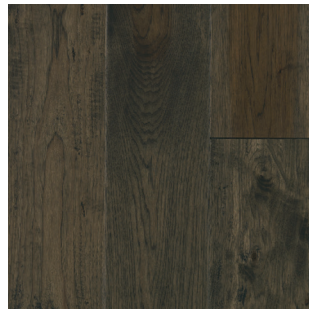

**BEAUTIFUL PERFORMANCE HARDWOOD**

**HOMESTEAD CHARM | MED09**

Species .....	Hickory, Walnut
Construction Type .....	Engineered hardwood
Veneer .....	Hickory: Sawn face*
Texture .....	Softly-scraped
Plank Size .....	7" W x Random lengths up to 84" L
Thickness .....	.9/16"
Edges / Ends .....	Pillowed/rolled
Finish .....	Ultra-low gloss – TruFinish™ with EasyCare™
Shade Variation .....	High
Installation Method .....	Float, Staple, Nail or Glue; On, Above or Below Grade
Subfloor .....	Wood or concrete
Sq. Ft./Carton .....	28.25
Warranty .....	50-Year Residential Finish, 5-Year Light Commercial

COLOR SHOWN: SMOKE SIGNAL HICKORY

COUNTRY NATURAL HICKORY  
MED09-10

STAMPEDE HICKORY  
MED09-63

CANYON DUSK HICKORY  
MED09-64

RUST HICKORY  
MED09-65

HEIRLOOM HICKORY  
MED09-66

SMOKE SIGNAL HICKORY  
MED09-67

NATURAL WALNUT  
MED09-10

**PERFORMANCE**   
ACCESSORIES

COLOR NAME	FLUSH STAIR NOSE	OVERLAP STAIR NOSE	REDUCER	BABY-THRESHOLD	T-MOLD	QUARTER ROUND
COUNTRY NATURAL	HFSTE-05652	N/A	HREDE-05652	HENDE-05652	HTMDA-05652	HQRTA-05652
STAMPEDE HICKORY	HFSTE-05653	N/A	HREDE-05653	HENDE-05653	HTMDA-05653	HQRTA-05653
CANYON DUSK HICKORY	HFSTE-05654	N/A	HREDE-05654	HENDE-05654	HTMDA-05654	HQRTA-05654
RUST HICKORY	HFSTE-05655	N/A	HREDE-05655	HENDE-05655	HTMDA-05655	HQRTA-05655
HEIRLOOM HICKORY	HFSTE-05656	N/A	HREDE-05656	HENDE-05656	HTMDA-05656	HQRTA-05656
SMOKE SIGNAL HICKORY	HFSTE-05657	N/A	HREDE-05657	HENDE-05657	HTMDA-05657	HQRTA-05657
NATURAL WALNUT	HFSTE-05658	n/a	HREDE-05658	HENDE-05658	HTMDA-05658	HQRTA-05658