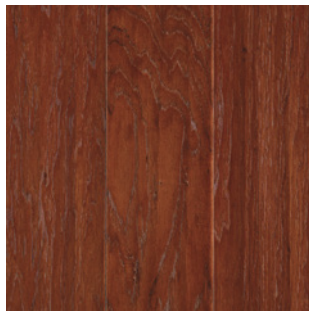

HENLEY

HARDWOOD

Mohawk is pleased to announce the introduction of the Henley line. Henley is offered in eight vibrant and fashion forward colors in the hickory species. With its beautiful knots and naturally dramatic character, the hickory species gives this style a warm, yet rustic appeal. Henley is further enhanced with a stunning soft scraped and chattered surface, which adds a touch of vintage sophistication to the assortment that is sure to fit in any customer's home.

Cover: **HICKORY MOCHA** WEC59-12

Above: **HICKORY AUTUMN** WEC59-30

FEATURES AND BENEFITS

- 8 hickory colors with soft scrape and chatter surface
- Matte surface
- Pillowed edges and ends
- 5 year light commercial warranty
- 25 year finish warranty
- Casual aged styling and low gloss surface providing lasting beauty
- Enhanced Engineered Construction™
- Built-in stain protection with EasyCare™
- Made in USA

HICKORY AMBER
WEC59-01

HICKORY CHOCOLATE
WEC59-11

HICKORY MOCHA
WEC59-12

HICKORY CHARCOAL
WEC59-17

HICKORY TEAK
WEC59-18

HICKORY AUTUMN
WEC59-30

HICKORY WINCHESTER
WEC59-62

HICKORY SHADOW
WEC59-76

COLOR NAME	FLUSH STAIR NOSE	OVERLAP STAIR NOSE	REDUCER	BABY-THRESHOLD	T-MOLD	QUARTER ROUND
HICKORY AMBER	HFSTC-05169	n/a	HREDC-05169	HENDD-05169	HTMDA-05169	HQRTA-05169
HICKORY CHOCOLATE	HFSTC-05170	n/a	HREDC-05170	HENDD-05170	HTMDA-05170	HQRTA-05170
HICKORY MOCHA	HFSTC-05395	n/a	HREDC-05395	HENDD-05395	HTMDA-05395	HQRTA-05395
HICKORY CHARCOAL	HFSTC-05393	n/a	HREDC-05393	HENDD-05393	HTMDA-05393	HQRTA-05393
HICKORY TEAK	HFSTC-05171	n/a	HREDC-05171	HENDD-05171	HTMDA-05171	HQRTA-05171
HICKORY AUTUMN	HFSTC-05167	n/a	HREDC-05167	HENDD-05167	HTMDA-05167	HQRTA-05167
HICKORY WINCHESTER	HFSTC-05168	n/a	HREDC-05168	HENDD-05168	HTMDA-05168	HQRTA-05168
HICKORY SHADOW	HFSTC-05394	n/a	HREDC-05394	HENDD-05394	HTMDA-05394	HQRTA-05394