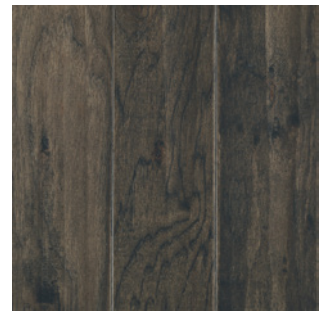

HENLEY

HARDWOOD

Mohawk is pleased to announce the introduction of the Henley line. Henley is offered in eight vibrant and fashion forward colors in the hickory species. With its beautiful knots and naturally dramatic character, the hickory species gives this style a warm, yet rustic appeal. Henley is further enhanced with a stunning soft scraped and chattered surface, which adds a touch of vintage sophistication to the assortment that is sure to fit in any customer's home.

Cover: **HICKORY MOCHA** WEC59-12

Above: **HICKORY AUTUMN** WEC59-30

FEATURES AND BENEFITS

- 8 hickory colors with soft scrape and chatter surface
- Matte surface
- Pillowed edges and ends
- 5 year light commercial warranty
- 25 year finish warranty
- Casual aged styling and low gloss surface providing lasting beauty
- Enhanced Engineered Construction™
- Built-in stain protection with EasyCare™
- Made in USA

HICKORY AMBER
WEC59-01

HICKORY CHOCOLATE
WEC59-11

HICKORY MOCHA
WEC59-12

HICKORY CHARCOAL
WEC59-17

HICKORY TEAK
WEC59-18

HICKORY AUTUMN
WEC59-30

HICKORY WINCHESTER
WEC59-62

HICKORY SHADOW
WEC59-76

COLOR NAME	FLUSH STAIR NOSE	OVERLAP STAIR NOSE	REDUCER	BABY-THRESHOLD	T-MOLD	QUARTER ROUND
HICKORY AMBER	HFSTC-05169	n/a	HREDC-05169	HENDD-05169	HTMDA-05169	HQRTA-05169
HICKORY CHOCOLATE	HFSTC-05170	n/a	HREDC-05170	HENDD-05170	HTMDA-05170	HQRTA-05170
HICKORY MOCHA	HFSTC-05395	n/a	HREDC-05395	HENDD-05395	HTMDA-05395	HQRTA-05395
HICKORY CHARCOAL	HFSTC-05393	n/a	HREDC-05393	HENDD-05393	HTMDA-05393	HQRTA-05393
HICKORY TEAK	HFSTC-05171	n/a	HREDC-05171	HENDD-05171	HTMDA-05171	HQRTA-05171
HICKORY AUTUMN	HFSTC-05167	n/a	HREDC-05167	HENDD-05167	HTMDA-05167	HQRTA-05167
HICKORY WINCHESTER	HFSTC-05168	n/a	HREDC-05168	HENDD-05168	HTMDA-05168	HQRTA-05168
HICKORY SHADOW	HFSTC-05394	n/a	HREDC-05394	HENDD-05394	HTMDA-05394	HQRTA-05394