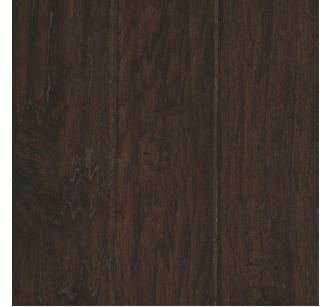

HARTFORD HICKORY

HARDWOOD

Mohawk is pleased to announce the introduction of the Hartford Hickory flooring collection to our hardwood product assortment. The Hartford Hickory collection showcases four traditional brown tones with a rustic chatter and scrape that give these 5" planks hand crafted character. This character is further enhanced by hand scraped bevels for an aged appeal. Hartford Hickory also features a matte gloss level and is backed by a 25-year finish warranty.

MOHAWK

HARTFORD HICKORY

Cover: **MOCHA HICKORY** WEE01-95

Above: **GOLDEN HICKORY** WEE01-93

FEATURES AND BENEFITS

- 4 scraped traditional colors with a matte finish
- Tongue & groove milled
- 25-year finish warranty
- 5-year light commercial warranty
- Hand beveled for rustic appeal

HARTFORD HICKORY

GOLDEN HICKORY
WEE01-93

COFFEE HICKORY
WEE01-94

MOCHA HICKORY
WEE01-95

ESPRESSO HICKORY
WEE01-96

COLOR NAME	FLUSH STAIR NOSE	OVERLAP STAIR NOSE	REDUCER	BABY-THRESHOLD	T-MOLD	QUARTER ROUND
GOLDEN HICKORY	HFSTC-05421	n/a	HREDC-05421	HENDD-05421	HTMDA-05421	HQRTA-05421
COFFEE HICKORY	HFSTC-05422	n/a	HREDC-05422	HENDD-05422	HTMDA-05422	HQRTA-05422
ESPRESSO HICKORY	HFSTC-05423	n/a	HREDC-05423	HENDD-05423	HTMDA-05423	HQRTA-05423
MOCHA HICKORY	HFSTC-05424	n/a	HREDC-05424	HENDD-05424	HTMDA-05424	HQRTA-05424