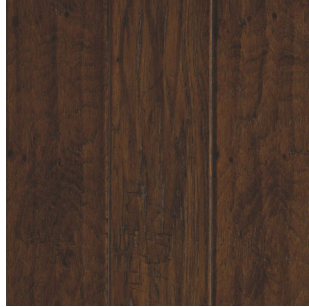

COFFEE HICKORY
WEE01-94