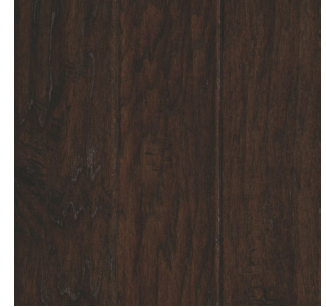

HARPER HICKORY

HARDWOOD

Mohawk is pleased to announce the introduction of the Harper Hickory flooring collection to our hardwood product assortment. The Harper Hickory collection showcases four traditional brown tones with a rustic chatter and scrape that give these 5" planks hand crafted character. This character is further enhanced by hand scraped bevels for an aged appeal. Harper Hickory also features a matte gloss level and is backed by a 25-year finish warranty.

MOHAWK

Cover: **MOCHA HICKORY** MEE01-95

Above: **GOLDEN HICKORY** MEE01-93

FEATURES AND BENEFITS

- 4 scraped traditional colors with a matte finish
- Tongue & groove milled
- 25-year finish warranty
- 5-year light commercial warranty
- Hand beveled for rustic appeal

HARPER HICKORY

GOLDEN HICKORY
MEE01-93

COFFEE HICKORY
MEE01-94

MOCHA HICKORY
MEE01-95

ESPRESSO HICKORY
MEE01-96

COLOR NAME	FLUSH STAIR NOSE	OVERLAP STAIR NOSE	REDUCER	BABY-THRESHOLD	T-MOLD	QUARTER ROUND
GOLDEN HICKORY	HFSTC-05421	n/a	HREDC-05421	HENDD-05421	HTMDA-05421	HQRTA-05421
COFFEE HICKORY	HFSTC-05422	n/a	HREDC-05422	HENDD-05422	HTMDA-05422	HQRTA-05422
ESPRESSO HICKORY	HFSTC-05423	n/a	HREDC-05423	HENDD-05423	HTMDA-05423	HQRTA-05423
MOCHA HICKORY	HFSTC-05424	n/a	HREDC-05424	HENDD-05424	HTMDA-05424	HQRTA-05424