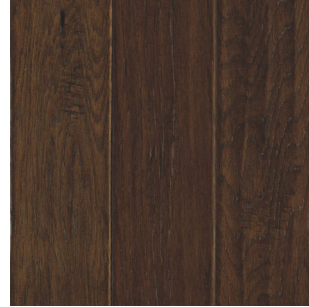

HARPER HICKORY

HARDWOOD

Mohawk is pleased to announce the introduction of the Harper Hickory flooring collection to our hardwood product assortment. The Harper Hickory collection showcases four traditional brown tones with a rustic chatter and scrape that give these 5" planks hand crafted character. This character is further enhanced by hand scraped bevels for an aged appeal. Harper Hickory also features a matte gloss level and is backed by a 25-year finish warranty.

MOHAWK

Cover: **MOCHA HICKORY** MEE01-95

Above: **GOLDEN HICKORY** MEE01-93

FEATURES AND BENEFITS

- 4 scraped traditional colors with a matte finish
- Tongue & groove milled
- 25-year finish warranty
- 5-year light commercial warranty
- Hand beveled for rustic appeal

PRODUCT INFORMATION

Species	Hickory
Width	5"
Thickness	3/8"
Edges / Ends	Hand Beveled
Finish	Crystal Shield Aluminum Oxide
Shade Variation	Medium
Installation Method	Float, Staple or Glue; On, Above or Below Grade
Subfloor	Wood or Concrete
Warranty	25-Year Residential Finish, 5-Year Light Commercial

HARPER HICKORY

GOLDEN HICKORY
MEE01-93

COFFEE HICKORY
MEE01-94

MOCHA HICKORY
MEE01-95

ESPRESSO HICKORY
MEE01-96

COLOR NAME	FLUSH STAIR NOSE	OVERLAP STAIR NOSE	REDUCER	BABY-THRESHOLD	T-MOLD	QUARTER ROUND
GOLDEN HICKORY	HFSTC-05421	n/a	HREDC-05421	HENDD-05421	HTMDA-05421	HQRTA-05421
COFFEE HICKORY	HFSTC-05422	n/a	HREDC-05422	HENDD-05422	HTMDA-05422	HQRTA-05422
ESPRESSO HICKORY	HFSTC-05423	n/a	HREDC-05423	HENDD-05423	HTMDA-05423	HQRTA-05423
MOCHA HICKORY	HFSTC-05424	n/a	HREDC-05424	HENDD-05424	HTMDA-05424	HQRTA-05424