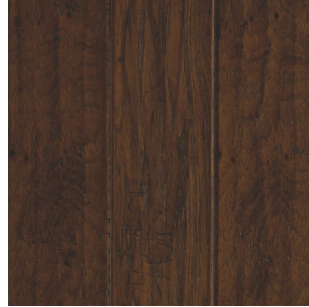

COFFEE HICKORY
MEE01-94