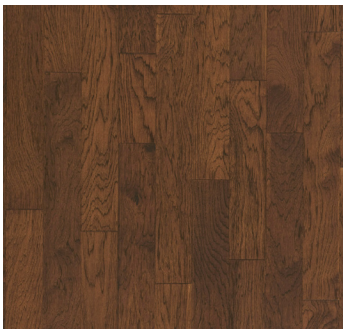

**NATURALLY BEAUTIFUL HARDWOOD**

COLOR SHOWN: LONGHORN HICKORY | 851

**FREDERICKSBURG**

Add warmth and style with the Fredericksburg collection. The wide hardwood planks highlight the hickory's distinctive grain patterns and authentic character. Choose from several beautiful colors, including trending blonds and classic browns that bring a touch of welcoming Southern charm to any home.

LONGHORN HICKORY | 851

HILL COUNTRY HICKORY | 138

RANCHER HICKORY | 853

STETSON HICKORY | 378

BANDERA HICKORY | 231

TUMBLEWEED HICKORY | 721

TEXAS CLAY HICKORY | 348