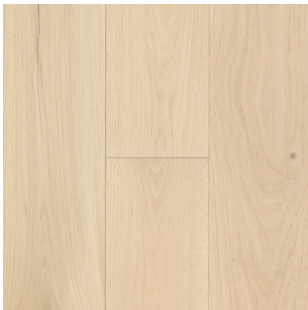

COASTAL COUTURE

TECWOOD

Unwind completely and let your mind travel to your favorite relaxing destination with the serene hardwood selections in the Coastal Couture Collection. This palette of whites, grays and light beiges features the cool, calm colors and latest style planks that consumers crave. In addition to boasting longer, wider planks for elevated, stylish floors, Coastal Couture Collection features 7" width and 9/16" thickness. Also, the ultra-low gloss of TruFinish™ helps showcase and preserve every detail for decades of beauty, tranquility and performance—without all of the time-consuming maintenance. Capture serenity without moving a muscle and transform your home into the stylish everyday getaway to the coast that you've always dreamed about.

MOHAWK

TecWood

Above: WEM03-32 **NAUTICAL OAK** Cover: WEM03-29 **SEASPRAY OAK**

FEATURES AND BENEFITS

- 6 coastal inspired colors lightly wirebrushed on sawn face white oak
- Ultra-low gloss, oil-finish visual without all the maintenance, thanks to TruFinish™
- Longer, wider planks
- 5-Year light commercial warranty
- 50-Year finish warranty

BEACHWOOD OAK
WEM03-27

COMPASS OAK
WEM03-28

SEASPRAY OAK
WEM03-29

WHITE CAP OAK
WEM03-30

COASTLINE OAK
WEM03-31

NAUTICAL OAK
WEM03-32

COLOR NAME	FLUSH STAIR NOSE	OVERLAP STAIR NOSE	REDUCER	BABY-THRESHOLD	T-MOLD	QUARTER ROUND
BEACHWOOD OAK	HFSTE-05592	N/A	HREDE-05592	HENDD-05592	HTMDA-05592	HQRTA-05592
COMPASS OAK	HFSTE-05593	N/A	HREDE-05593	HENDD-05593	HTMDA-05593	HQRTA-05593
SEASPRAY OAK	HFSTE-05594	N/A	HREDE-05594	HENDD-05594	HTMDA-05594	HQRTA-05594
WHITE CAP OAK	HFSTE-05595	N/A	HREDE-05595	HENDD-05595	HTMDA-05595	HQRTA-05595
COASTLINE OAK	HFSTE-05596	N/A	HREDE-05596	HENDD-05596	HTMDA-05596	HQRTA-05596
NAUTICAL OAK	HFSTE-05597	N/A	HREDE-05597	HENDD-05597	HTMDA-05597	HQRTA-05597