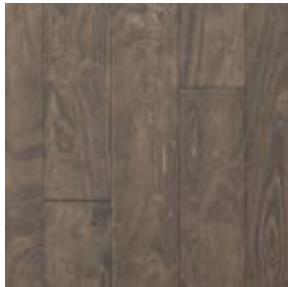

CARILLION BIRCH | MEK40

Species	Birch
Construction	Engineered Wood
Plank Size	6.5"W x random up to 48"L
Thickness	3/8"
Edges/Ends	Hand Beveled
Finish	Aluminum Oxide
Shade Variation	Medium
Installation Method	Staple/Glue/Float/Nail
Subfloor	Wood/Concrete
Sq. Ft./Carton	26.15
Warranty	25-Year Limited Finish Warranty, Limited Lifetime Moisture Warranty, 5-Year Limited Light Commercial

COLOR SHOWN: CAST IRON BIRCH

PALOMINO BIRCH
MEK40-01

SNOWY BIRCH
MEK40-02

SILVER BULLET BIRCH
MEK40-03

CAST IRON BIRCH
MEK40-04

DOESKIN BIRCH
MEK40-05

GUNPOWDER BIRCH
MEK40-06

TOBACCO BIRCH
MEK40-07

PERFORMANCE

ACCESSORIES

INVENTORY STYLE NUMBER	COLOR NAME	T-MOLDING	BABY THRESHOLD	FLUSH STAIRNOSE	HARD SURFACE REDUCER	QUARTER ROUND
32643-01	PALOMINO BIRCH	HTMDA-05764	HENDD-05764	HFSTC-05764	HREDC-05764	HQRTA-05764
32643-02	SNOWY BIRCH	HTMDA-05765	HENDD-05765	HFSTC-05765	HREDC-05765	HQRTA-05765
32643-03	SILVER BULLET BIRCH	HTMDA-05766	HENDD-05766	HFSTC-05766	HREDC-05766	HQRTA-05766
32643-04	CAST IRON BIRCH	HTMDA-05767	HENDD-05767	HFSTC-05767	HREDC-05767	HQRTA-05767
32643-05	DOESKIN BIRCH	HTMDA-05768	HENDD-05768	HFSTC-05768	HREDC-05768	HQRTA-05768
32643-06	GUNPOWDER BIRCH	HTMDA-05769	HENDD-05769	HFSTC-05769	HREDC-05769	HQRTA-05769
32643-07	TOBACCO BIRCH	HTMDA-05770	HENDD-05770	HFSTC-05770	HREDC-05770	HQRTA-05770