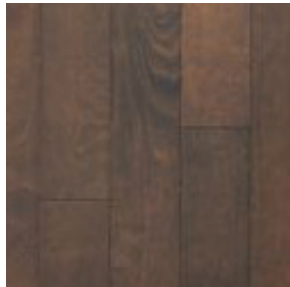

CARILLION BIRCH | MEK40

Species	Birch
Construction	Engineered Wood
Plank Size	6.5"W x random up to 48"L
Thickness	3/8"
Edges/Ends	Hand Beveled
Finish	Aluminum Oxide
Shade Variation	Medium
Installation Method	Staple/Glue/Float/Nail
Subfloor	Wood/Concrete
Sq. Ft./Carton	26.15
Warranty	25-Year Limited Finish Warranty, Limited Lifetime Moisture Warranty, 5-Year Limited Light Commercial

COLOR SHOWN: CAST IRON BIRCH

PALOMINO BIRCH
MEK40-01

SNOWY BIRCH
MEK40-02

SILVER BULLET BIRCH
MEK40-03

CAST IRON BIRCH
MEK40-04

DOESKIN BIRCH
MEK40-05

GUNPOWDER BIRCH
MEK40-06

TOBACCO BIRCH
MEK40-07