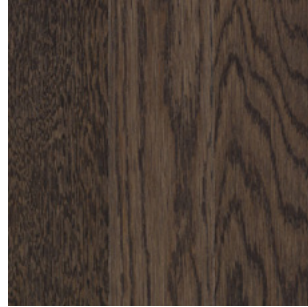

PRODUCT INFORMATION

Species	Oak
Width	3" & 5"
Thickness	1/2"
Edges / Ends	Rolled
Finish	EasyCare™
Shade Variation	Medium
Installation Method	Float, Staple, Nail or Glue; On, Above or Below Grade
Subfloor	Wood or Concrete
Warranty	25-Year Residential Finish, 5-Year Light Commercial

CAMPBELL OAK

CHOCOLATE OAK

3" WEC68-27
5" WEC69-27

CHARCOAL OAK

3" WEC68-70
5" WEC69-70

STONEWALL OAK

3" WEC68-74
5" WEC69-74

CHERRY OAK