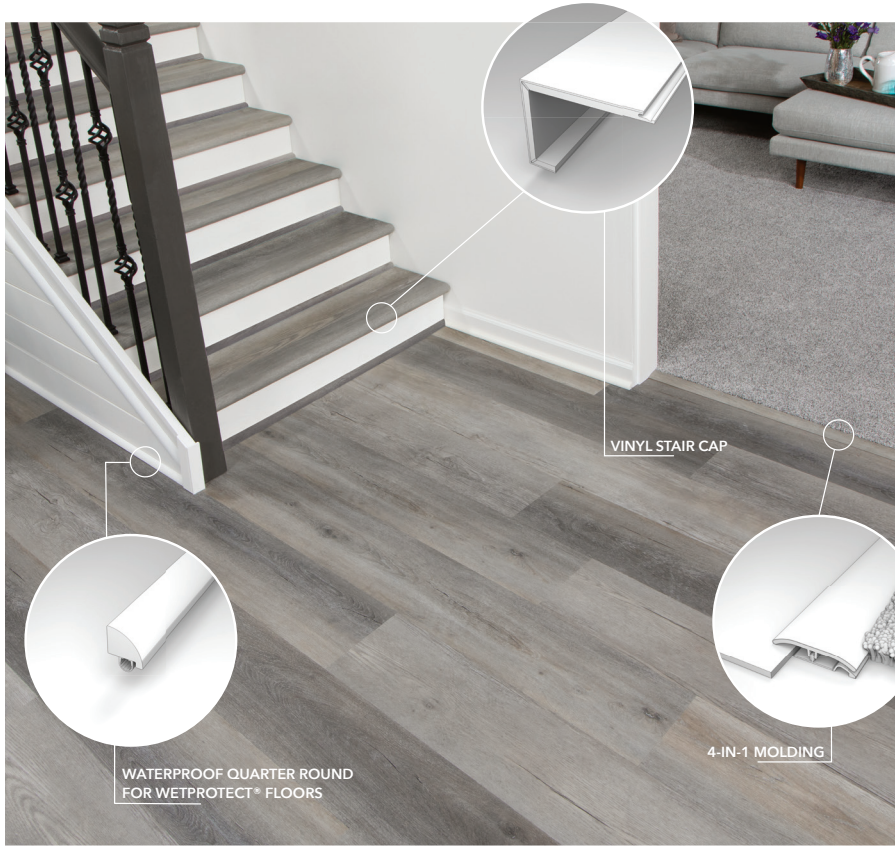

SIGNATURE HDX™

The highest level of Signature™ texture, definition, and color detail.

HIGHLAND | 416

SCOTCH | 414

SMOKED BOURBON | 415

CAMBRIDGE | 412

The Perfect Finish

Performance Accessories transitions are color coordinated to give your SolidTech® floors a perfectly finished look.

The Multifunctional 4-in-1 Includes:

- Carpet Transition
- T-Molding
- End Molding
- Hard Surface Reducer

Additional Trims (Sold Separately):

- Waterproof Quarter Round for WetProtect® Floors
- Quarter Round
- Vinyl Stair Cap
- Overlap Stair Nose
- Riser
- Wall Base