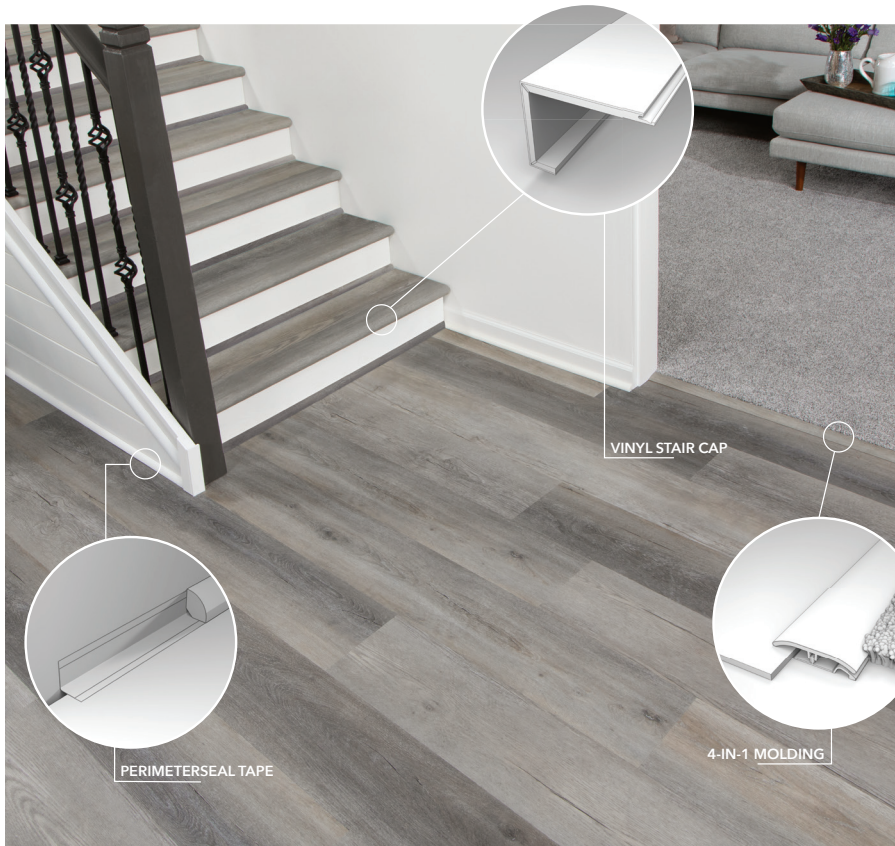

EVERY | 219

ELLIS | 207

HARTLEY | 235

The Perfect Finish

Performance Accessories transitions are color coordinated to give your SolidTech® floors a perfectly finished look.

The Multifunctional 4-in-1 Includes:

- Carpet Transition
- T-Molding
- End Molding
- Hard Surface Reducer

Additional Trims (Sold Separately):

- PerimeterSeal Tape
- Waterproof Quarter Round or WetProtect® Floors*
- Quarter Round*
- Vinyl Stair Cap
- Overlap Stair Nose
- Riser*
- Wall Base*

Available Underlayments:

- MoistureBarrier™

PERFORMANCE
ACCESSORIES

INVENTORY STYLE NUMBER	COLOR NAME	MULTIFUNCTIONAL VINYL 4-IN-1	OVERLAP STAIR NOSE	VINYL STAIR CAP	QUARTER ROUND	WATERPROOF QUARTER ROUND	WALL BASE
67946-219	Avery	RV4N1-07671	RVSNP-07671	VSCAP-VP273	VQND-WHITE	WPQR-WHITE	RMBSB-WHITE
67946-207	Ellis	RV4N1-07672	RVSNP-07672	VSCAP-VP274	VQND-WHITE	WPQR-WHITE	RMBSB-WHITE
67946-235	Hartley	RV4N1-07673	RVSNP-07673	VSCAP-VP275	VQND-WHITE	WPQR-WHITE	RMBSB-WHITE
67946-817	Eastmont	RV4N1-07674	RVSNP-07674	VSCAP-VP276	VQND-WHITE	WPQR-WHITE	RMBSB-WHITE

*Available in white only.

FOR MORE INFORMATION, VISIT [MOHAWKFLOORING.COM](https://www.mohawkflooring.com).