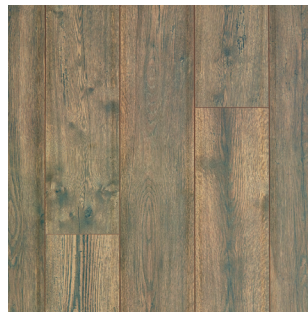

WOOD WITHOUT COMPROMISE
RIVERLEIGH | CAD94

Plank Size	7 1/2"W x 47 1/4"L
Construction Type	Laminated Wood
Plank Design	Single Plank
Thickness	5/16" Nominal, 8 mm
Edges / Ends	Milled
Wear Layer Rating	AC4
Texture	All Over
Sq. Ft./Carton	17.179
Cartons/Pallet	60
Pallets/Truckload	26
Warranty	Limited Lifetime Residential, 5-YR Limited Light Commercial

**SCRATCH
RESISTANT**

**STAIN
RESISTANT**

**DENT
RESISTANT**

CANVAS OAK
CAD94-01

COUNTRY LINEN OAK
CAD94-02

WINDSMOKE OAK
CAD94-03

GILDED OAK
CAD94-04

BURNISHED CLAY OAK
CAD94-05

AGED BARREL OAK
CAD94-06

MOLDING SKUs

INVENTORY STYLE NUMBER	COLOR NAME	MOHAWK 5-IN-1	5-IN-1 BASE	OVERLAP STAIR NOSE	QUARTER ROUND
33575-01	CANVAS OAK	MINC5-04807	5BASE-04	MSNP-04807	MQND-04807
33575-02	COUNTRY LINEN OAK	MINC5-04808	5BASE-04	MSNP-04808	MQND-04808
33575-03	WINDSMOKE OAK	MINC5-04809	5BASE-04	MSNP-04809	MQND-04809
33575-04	GILDED OAK	MINC5-04810	5BASE-04	MSNP-04810	MQND-04810
33575-05	BURNISHED CLAY OAK	MINC5-04811	5BASE-04	MSNP-04811	MQND-04811
33575-06	AGED BARREL OAK	MINC5-04812	5BASE-04	MSNP-04812	MQND-04812