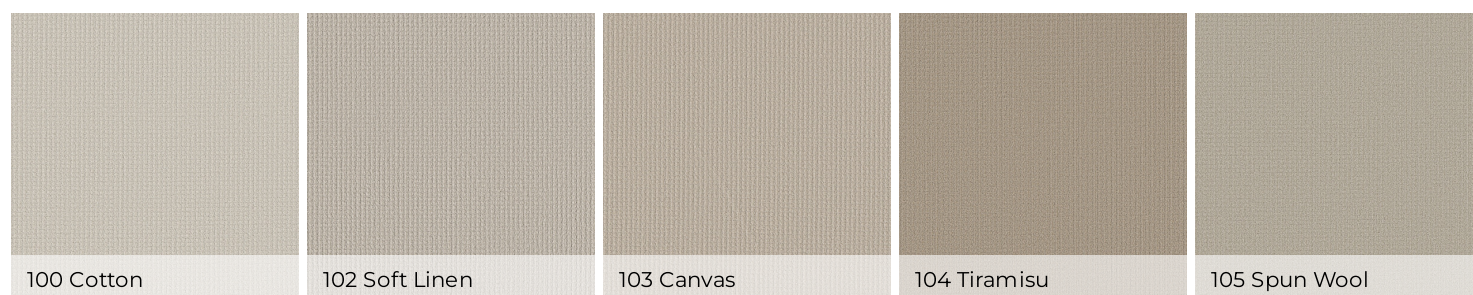

CARPET

AERIAL ARTS
Broadloom

501 Haze

	US Units	Metric Units
Style Number	5E040	
Product Type	Broadloom	
Collection	Foundations	
Description	Pattern	
Fiber	100% BCF ENDURA III NYLON	
Dye Method	Continuous Dyed	
Primary Backing	Polypropylene	
Secondary Backing	Classicbac	
Product Size	12 ft	3.66 m
Face Weight	29.2 oz/yd ²	990 g/m ²
Finished Pile Thickness	0.31 in	7.87 mm
Gauge	1/10 in	39.4 per 10 cm
Tufts	11.5 per in	45 per 10 cm
Density	3368 oz/yd ³	0.125 g/cm ³
Twist Information	5.0	
Number of Colors	12	
Pattern Repeat	0.63 in W X 0.63 in L	1.59 cm W X 1.59 cm L
Pill Test	Pass	
FHA Data UM44D		
Certification Number	53268	
Type	I	
Class	1	
Texture	B	
Durability Rating	3.50	
Warranty	Shaw 15 Year Warranty	
Environmental	CRI Certification (GLP8878)	

Test Reports may be included or listed by the manufacturing/inventory style number as opposed to the noted selling style number.

Features

Taking inspiration from the iconic breeze block walls found in Palm Springs, California with geometric stacked squares and pulled-down texture.

Colors

106 Natural Stone

500 Frost

501 Haze

502 Powder Grey

503 Dark Slate

700 Artisan Taupe

701 Burnished Clay