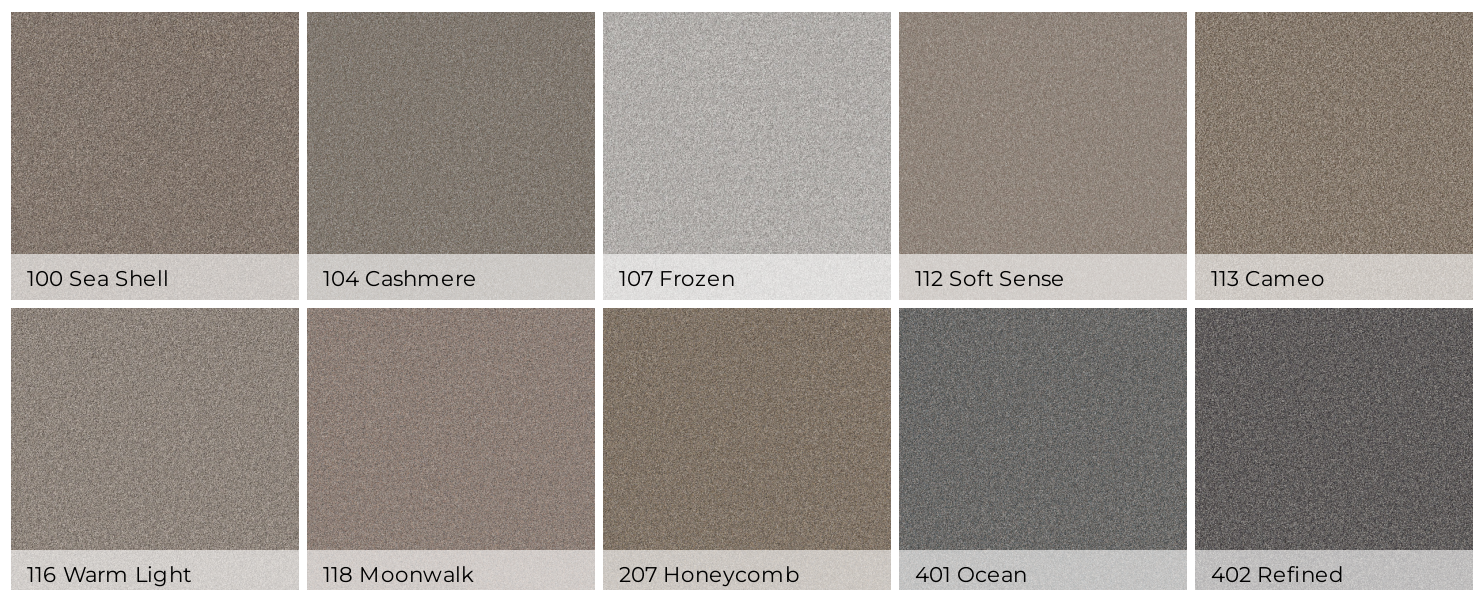

	US Units	Metric Units
<b>Style Number</b>	<b>5E574</b>	
<b>Product Type</b>	Broadloom	
<b>Collection</b>	Pet Perfect Plus	
<b>Description</b>	Texture	
<b>Fiber</b>	100% Anso® High Performance PET	
<b>Dye Method</b>	Predyed	
<b>Primary Backing</b>	Polypropylene	
<b>Secondary Backing</b>	Lifeguard Blue	
<b>Product Size</b>	12 ft	3.66 m
<b>Face Weight</b>	43.9 oz/yd <sup>2</sup>	1488.5 g/m <sup>2</sup>
<b>Finished Pile Thickness</b>	0.53 in	13.46 mm
<b>Gauge</b>	3/16 in	21 per 10 cm
<b>Tufts</b>	7.7 per in	30 per 10 cm
<b>Density</b>	2989 oz/yd <sup>3</sup>	0.111 g/cm <sup>3</sup>
<b>Number of Colors</b>	18	
<b>Pill Test</b>	Pass	
<b>FHA Data UM44D</b>		
<b>Certification Number</b>	53204	
<b>Type</b>	I	
<b>Class</b>	1&2	
<b>Texture</b>	B	
<b>Durability Rating</b>	3.75	
<b>Warranty</b>	Pet Perfect Plus 25 Year Limited Residential Broadloom Carpet Warranty 30 Day Customer Satisfaction	
<b>Environmental</b>	CRI Certification (GLP9970 )	

## Colors