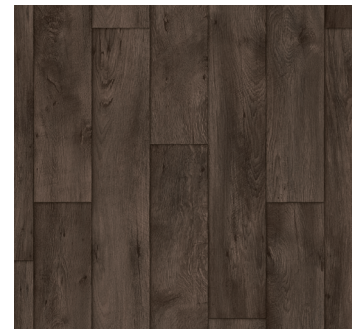

COLOR SHOWN: DESTINY RIDGE

**WATERPROOF PERFORMANCE**

**SEAMLESS FINISH**

**RESILIENT CONSTRUCTION**

**HONEY SLATE**  
 F4010-594  
 Pattern Repeat: 39.37" x 39.37"  
 Drop: 19.69"

**BEACON HILL**  
 F4010-565  
 Pattern Repeat: 39.37" x 39.37"  
 Drop: 19.69"

**COOL SANDS**  
 F4010-592  
 Pattern Repeat: 39.37" x 39.37"  
 Drop: 15.78"

**WHISKEY BARREL**  
 F4010-549  
 Pattern Repeat: 39.37" x 39.37"  
 Drop: 19.69"

**RUSTIC TAUPE**  
 F4010-590  
 Pattern Repeat: 39.37" x 39.37"  
 Drop: 19.69"

**STUCCO GREY**  
 F4010-C597  
 Pattern Repeat: 47.24" x 39.37"  
 Drop: 15.75"

**GREY NUANCE**  
 F4010-R598  
 Pattern Repeat: 39.37" x 39.37"  
 Drop: 19.69"

**MYSTIC RIVER**  
 F4010-845  
 Pattern Repeat: 39.37" x 39.37"  
 Drop: 15.75"