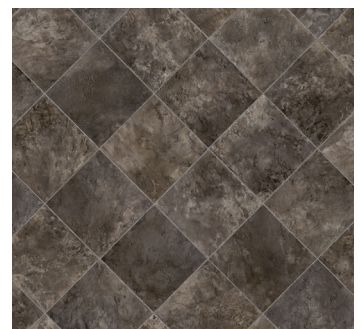

COLOR SHOWN: REFLECTION

WATERPROOF PERFORMANCE

SEAMLESS FINISH

RESILIENT CONSTRUCTION

GREYS HARBOR
EP001-594
39.37" X 39.37"
NO DROP

REFLECTION
EP001-534
39.37" X 39.37"
DROP: 11.3"

CYPRESS GREY
EP001-595
39.37" X 78.74"
DROP: 23.62"

STERLING
EP001-597
39.37" X 39.37"
NO DROP

LUNAR SURFACE
EP001-745
39.37" X 47.24"
NO DROP

CLARA LUZ
EP001-754
39.37" X 39.37"
DROP: 23.62"

BLAZING AUTUMN
EP001-756
39.37" X 47.24"
NO DROP

NOMADIC BRONZE
EP001-835
39.37" X 39.37"
DROP: 19.69"

BLUE METAL
EP001-896
39.37" X 39.37"
DROP: 19.69"

HOMESTAR BROWN
EP001-943
39.37" X 39.37"
DROP: 15.75"

ENDEMIC
EP001-990
39.37" X 39.37"
DROP: 19.69"

NOCTURNE
EP001-999
39.37" X 39.37"
DROP: 15.75"

SEAM SEALER & ADHESIVES

VA65 (Mohawk M640 - 4 gallon)	300 SF/GAL
VA65 (Mohawk M640 - 1 gallon)	300 SF/GAL
M7 (Mohawk M7 - 8 oz)	100 LF WITH 1/8" BEAD
XL23 Mohawk Prime Coat - 4 gal	315 - 360 SF/GAL

PERFORMANCE
 ACCESSORIES 

INVENTORY STYLE NAME	FLOORING DÉCOR	WATERPROOF QUARTER ROUND	QUARTER ROUND
65433-594	Greys Harbor	WPQR-WHITE	VQND-WHITE
65433-534	Reflection	WPQR-WHITE	VQND-WHITE
65433-595	Cyrpress Grey	WPQR-WHITE	VQND-WHITE
65433-597	Sterling	WPQR-WHITE	VQND-WHITE
65433-745	Lunar Surface	WPQR-WHITE	VQND-WHITE
65433-754	Clara Luz	WPQR-WHITE	VQND-WHITE
65433-756	Blazing Autumn	WPQR-WHITE	VQND-WHITE
65433-835	Nomadic Bronze	WPQR-WHITE	VQND-WHITE
65433-896	Blue Metal	WPQR-WHITE	VQND-WHITE
65433-943	Homestar Brown	WPQR-WHITE	VQND-WHITE
65433-990	Endemic	WPQR-WHITE	VQND-WHITE
65433-999	Nocturne	WPQR-WHITE	VQND-WHITE