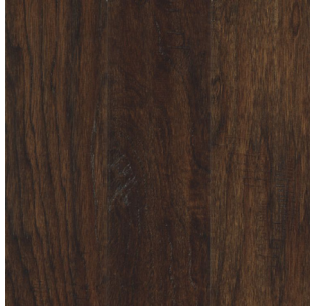

WOODSIDE HICKORY

ESPRESSO HICKORY
WEC89-96