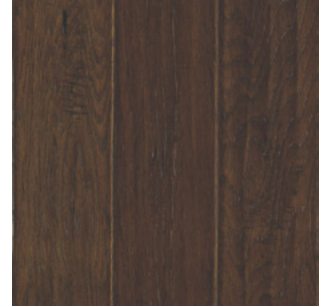

WINDRIDGE HICKORY

HARDWOOD

Mohawk's new Windridge Hickory collection offers rustic hardwood style for a naturally fashionable floor. The line is filled with authentic wood character, including detailed graining, knots and splits, with soft scraping and chatter marks for added vintage appeal. Four rich colors in medium to deep browns lend warmth to any space.

MOHAWK

WINDRIDGE HICKORY

Cover: **GOLDEN HICKORY** WEK27-93

Above: **ESPRESSO HICKORY** WEK27-96

FEATURES AND BENEFITS

- 4 rustic hickory colors with a soft scrape and chatter marks
- 25-year finish warranty
- Enhanced Engineered Construction™
- Matte surface
- 5-year light commercial warranty

WINDRIDGE HICKORY

COFFEE HICKORY
WEK27-94

ESPRESSO HICKORY
WEK27-96

GOLDEN HICKORY
WEK27-93

MOCHA HICKORY
WEK27-95

COLOR NAME	FLUSH STAIRNOSE	OVERLAP STAIRNOSE	REDUCER	BABY THRESHOLD	T-MOLD	QUARTER ROUND
Coffee Hickory	HFSTC-05422	n/a	HREDC-05422	HENDD-05422	HTMDA-05422	HQRTA-05422
Espresso Hickory	HFSTC-05424	n/a	HREDC-05424	HENDD-05424	HTMDA-05424	HQRTA-05424
Golden Hickory	HFSTC-05421	n/a	HREDC-05421	HENDD-05421	HTMDA-05421	HQRTA-05421
Mocha Hickory	HFSTC-05423	n/a	HREDC-05423	HENDD-05423	HTMDA-05423	HQRTA-05423