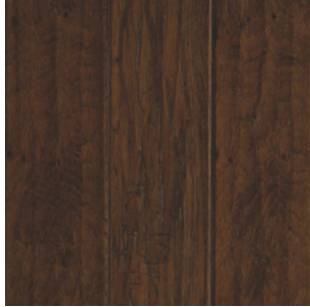

WINDRIDGE HICKORY

COFFEE HICKORY
WEK27-94