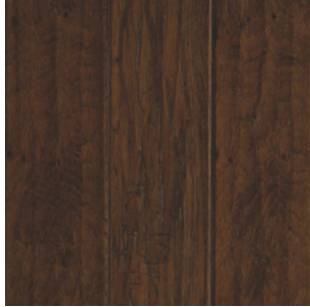

WESTWOOD HICKORY

COFFEE HICKORY
MEK27-94