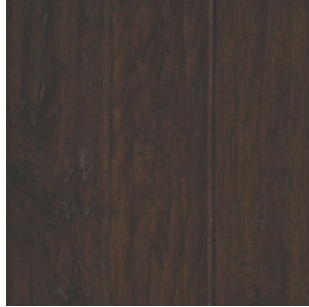

ESPRESSO HICKORY
MEK27-96