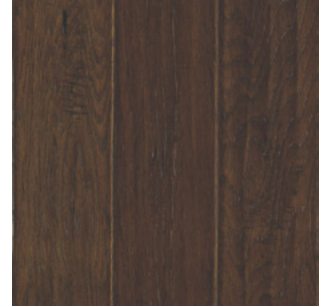

# WESTWOOD HICKORY

HARDWOOD

Mohawk's new Westwood Hickory collection offers rustic hardwood style for a naturally fashionable floor. The line is filled with authentic wood character, including detailed graining, knots and splits, with soft scraping and chatter marks for added vintage appeal. Four rich colors in medium to deep browns lend warmth to any space.

Westwood Hickory's 3/8" planks come in 5" widths with a desirable matte finish.

The collection is built with our patented Enhanced Engineered Construction™ for superior durability, backed by a 25-year finish warranty.

# WESTWOOD HICKORY

**COFFEE HICKORY**  
MEK27-94

**ESPRESSO HICKORY**  
MEK27-96

**GOLDEN HICKORY**  
MEK27-93

**MOCHA HICKORY**  
MEK27-95

COLOR NAME	FLUSH STAIRNOSE	OVERLAP STAIRNOSE	REDUCER	BABY THRESHOLD	T-MOLD	QUARTER ROUND
Coffee Hickory	HFSTC-05422	n/a	HREDC-05422	HENDD-05422	HTMDA-05422	HQRTA-05422
Espresso Hickory	HFSTC-05424	n/a	HREDC-05424	HENDD-05424	HTMDA-05424	HQRTA-05424
Golden Hickory	HFSTC-05421	n/a	HREDC-05421	HENDD-05421	HTMDA-05421	HQRTA-05421
Mocha Hickory	HFSTC-05423	n/a	HREDC-05423	HENDD-05423	HTMDA-05423	HQRTA-05423