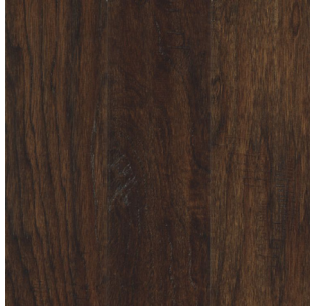

WEATHERTON HICKORY

ESPRESSO HICKORY
MEC89-96