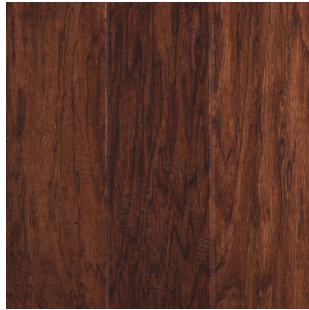

WEATHERTON HICKORY

TECWOOD

We are excited to introduce the Weatherton Hickory collection to our hardwood product assortment. Weatherton Hickory features a multi-stain antiquing process for enhanced depth and richness, as well as a fashionable color palette of warm brown and gray tones to beautify any space.

MOHAWK

TecWood

Cover: **COFFEE HICKORY** MEC89-94

Above: **GREYSTONE HICKORY** MEC89-76

FEATURES AND BENEFITS

- 7 scraped traditional colors with a matte finish
- Tongue & groove milled
- 25-year finish warranty
- 5-year light commercial warranty
- Pillowed bevels

WEATHERTON HICKORY

ESPRESSO HICKORY
MEC89-96

COFFEE HICKORY
MEC89-94

MOCHA HICKORY
MEC89-95

GREYSTONE HICKORY
MEC89-76

HARVEST HICKORY
MEC89-65

CHOCOLATE HICKORY
MEC89-11

DARK CHARCOAL HICKORY
MEC89-18

COLOR NAME	FLUSH STAIR NOSE	OVERLAP STAIR NOSE	REDUCER	BABY-THRESHOLD	T-MOLD	QUARTER ROUND
ESPRESSO HICKORY	HFSTC-05423	n/a	HREDC-05423	HENDD-05423	HTMDA-05423	HQRTA-05423
COFFEE HICKORY	HFSTC-05422	n/a	HREDC-05422	HENDD-05422	HTMDA-05422	HQRTA-05422
MOCHA HICKORY	HFSTC-05424	n/a	HREDC-05424	HENDD-05424	HTMDA-05424	HQRTA-05424
GREYSTONE HICKORY	HFSTC-05506	n/a	HREDC-05506	HENDD-05506	HTMDA-05506	HQRTA-05506
HARVEST HICKORY	HFSTC-05507	n/a	HREDC-05507	HENDD-05507	HTMDA-05507	HQRTA-05507
CHOCOLATE HICKORY	HFSTC-05170	n/a	HREDC-05170	HENDD-05170	HTMDA-05170	HQRTA-05170
DARK CHARCOAL HICKORY	HFSTC-05393	n/a	HREDC-05393	HENDD-05393	HTMDA-05393	HQRTA-05393