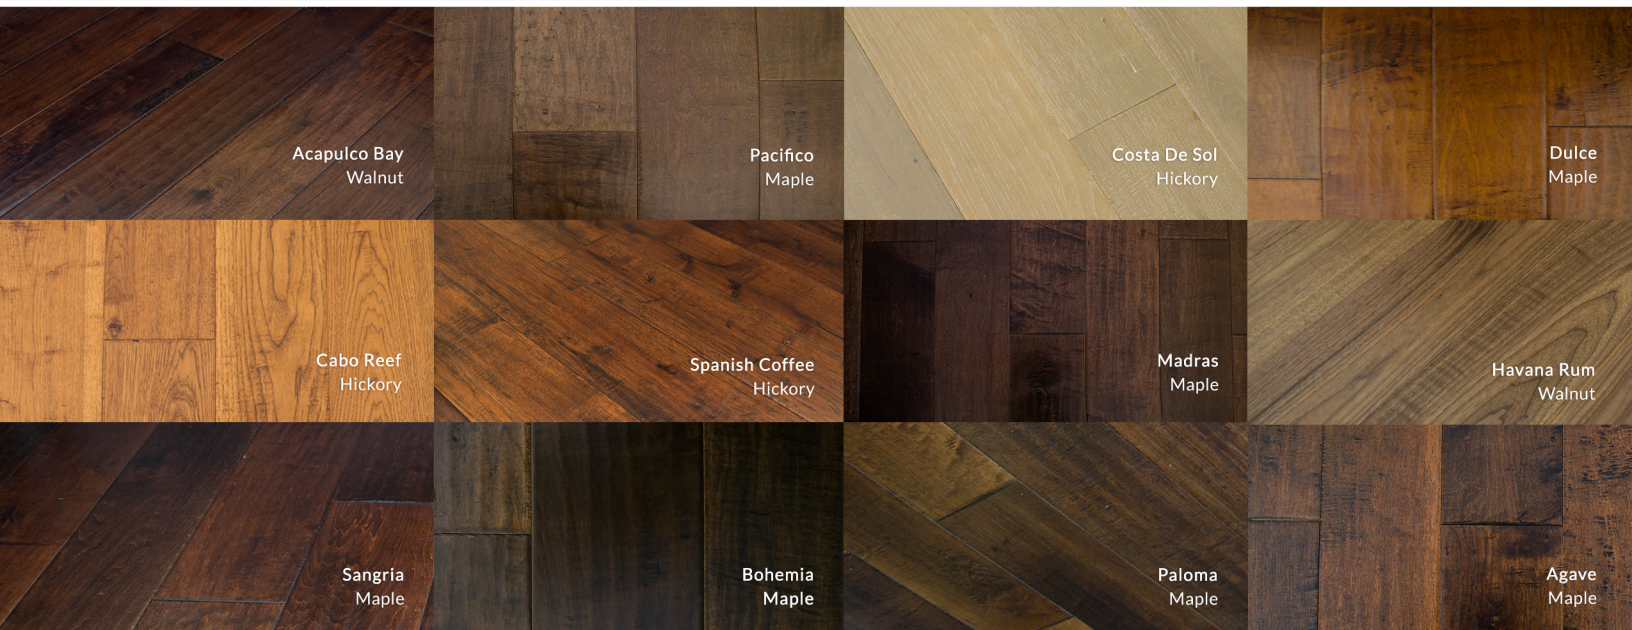

Substrate: Multi-Ply Birch

Finish: Urethane with Aluminum Oxide

Installation Methods:

Nail, Staple, Glue Down, Float

Mouldings Available:

Baby Threshold, Base Shoe, Nosing, Reducer, Stair Riser, Stair Tread, T-Moulding

Our hardwood flooring artisans use a plethora of time-tested tools and techniques to hand craft each unique plank. The rustic floorboards feature a distressed face treatment accentuated with chatter, which contributes to its lived-in look.

The hand distressed planks feature a 2.4 mm wear layer, finished with our signature 9 coats of ultra-durable urethane with aluminum oxide.

Best of all, this value-oriented flooring comes at an astonishingly low price, unheard of for luxury, wide plank flooring. With twelve magnificent colors and three species to choose from, you are guaranteed to add warm, worldly charm to your space.

NOTE: Hardwood flooring inherently contains natural variations in graining and colors in every plank. Over time the colors may evolve with exposure to sunlight.

Due to the natural variations of color and grain patterns inherent in wood, our flooring products will vary from plank to plank and may be slightly different than this sample.